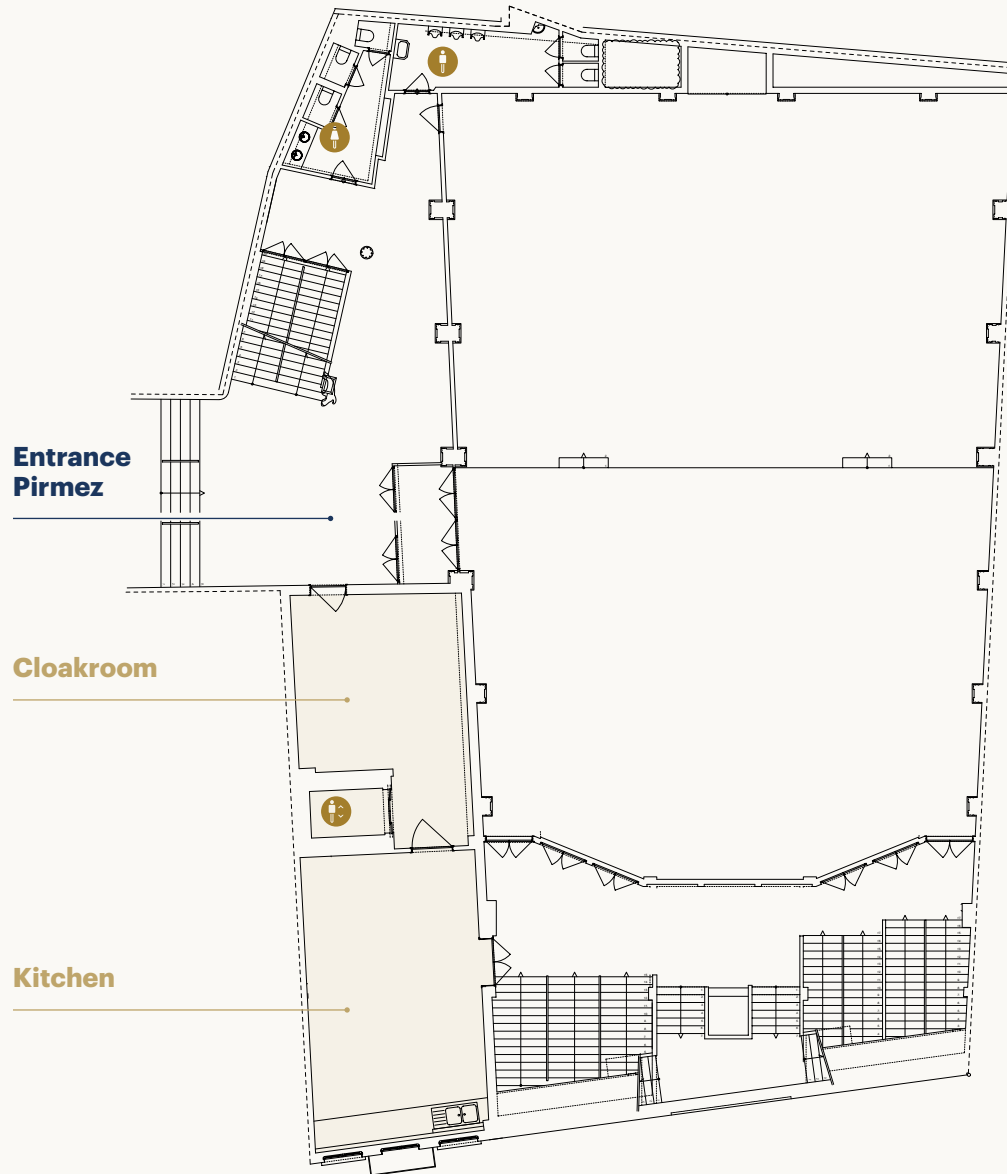

ALBERT HALL

CAPACITIES

425 m² | 600 persons

Podium 40 m² (10x4,5m)

PROJECTION

Epson EB-PQ221CB

Front projection 16.000 lumens / 4k

SCREEN

Screen 16/9 or 16/10 – Basis 9m

Concealable behind motorised curtains

SOUND

L-Acoustics SYVA / A10 Wide

REGIE

Pre-installed / Ready to use

Plug and play