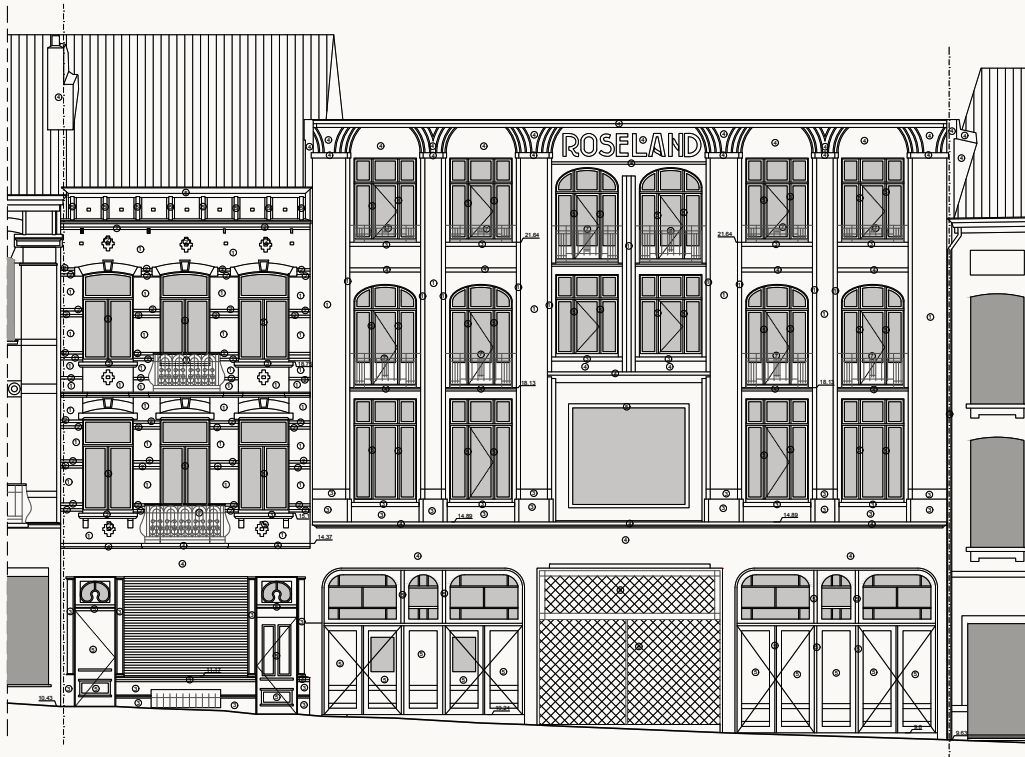

ALBERT HALL

BRUSSELS

OUR SPACES

EXTERIOR

Service entrance
Chaussée de Wavre 653

Roseland entrance
Chaussée de Wavre 649

Albert entrance
Avenue Eudore Pirmez 9

INSIDE

ROSELAND BALLROOM

GROUND FLOOR

MEZZANINE

ROSELAND BALLROOM

CAPACITIES

670 m² | 360 persons

Podium 37 m²

PROJECTION