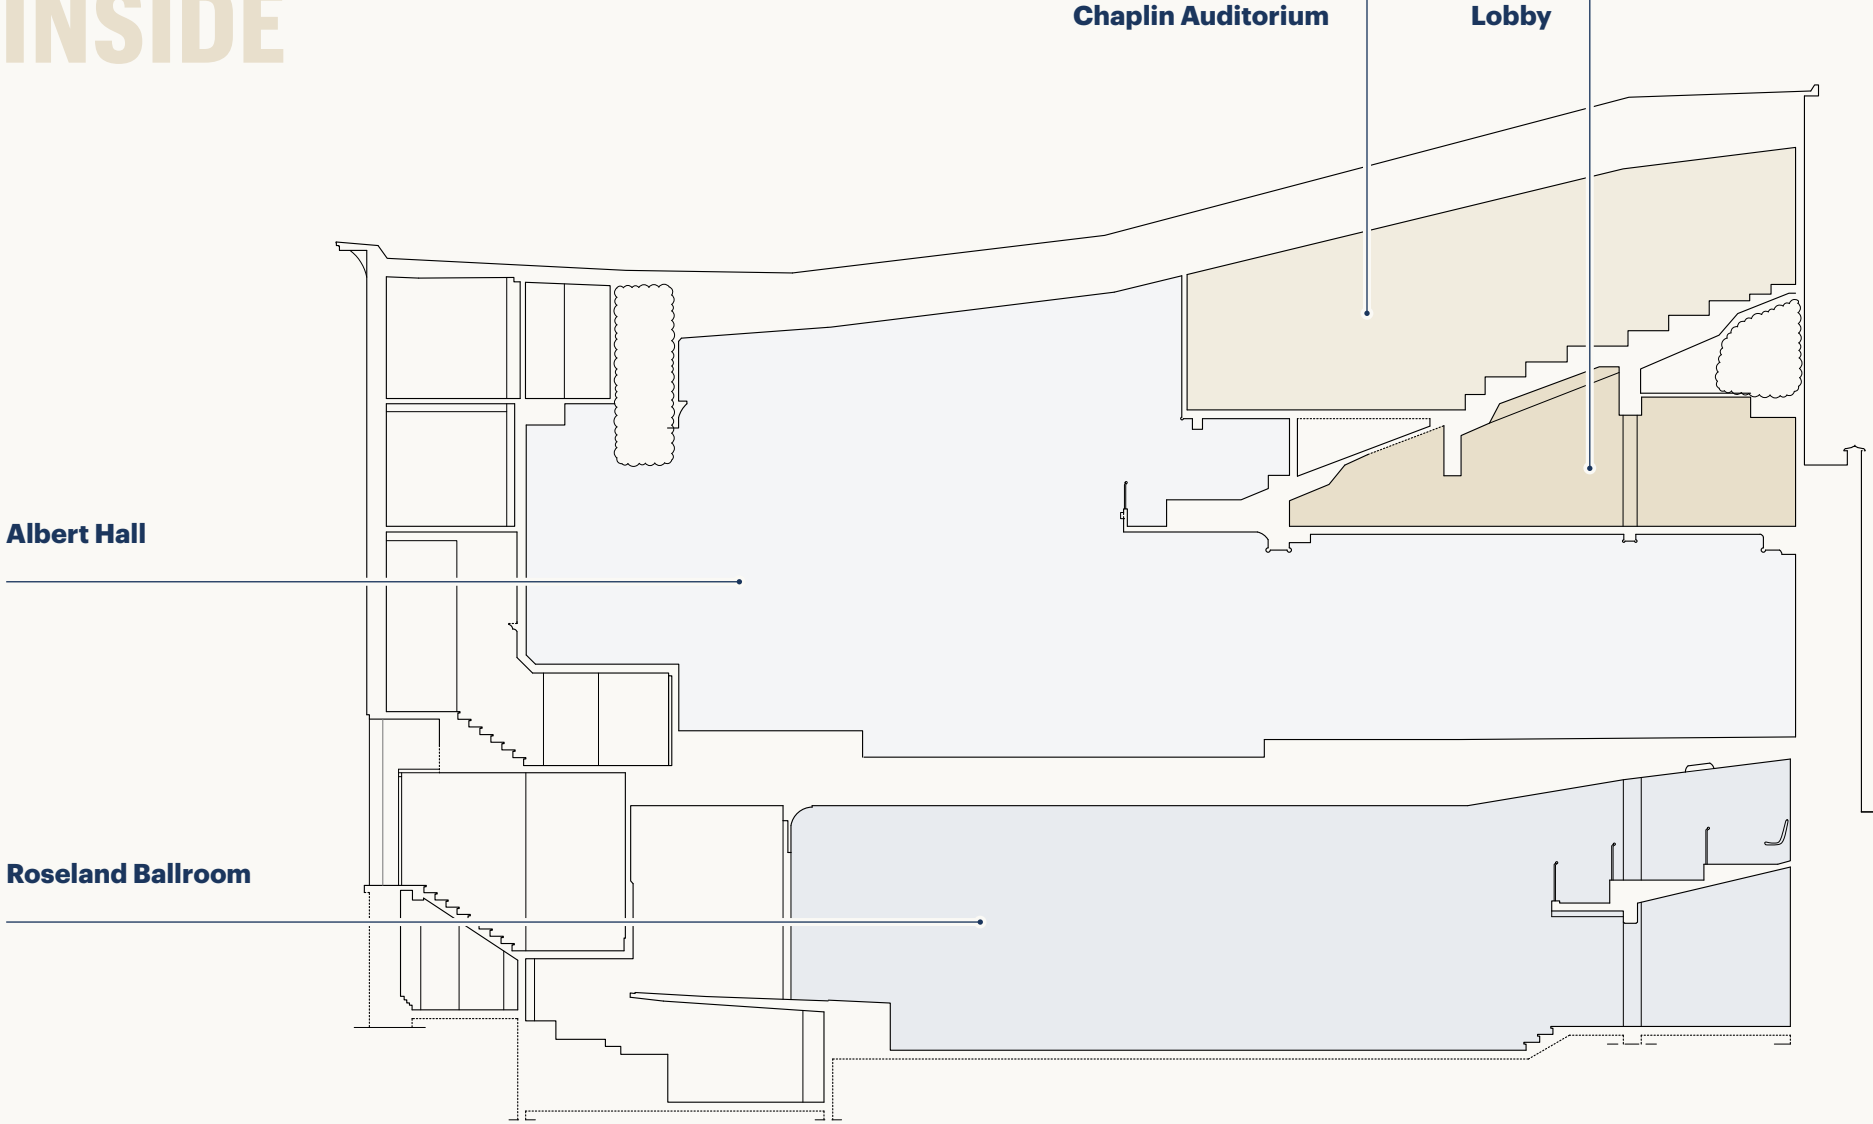

ALBERT HALL

BRUSSELS

OUR SPACES

EXTERIOR

Service entrance
Chaussée de Wavre 653

Roseland entrance
Chaussée de Wavre 649

Albert entrance
Avenue Eudore Pirmez 9

INSIDE

ROSELAND BALLROOM

GROUND FLOOR

MEZZANINE

ROSELAND BALLROOM

CAPACITIES

670 m² | 360 persons

Podium 37 m²

PROJECTION