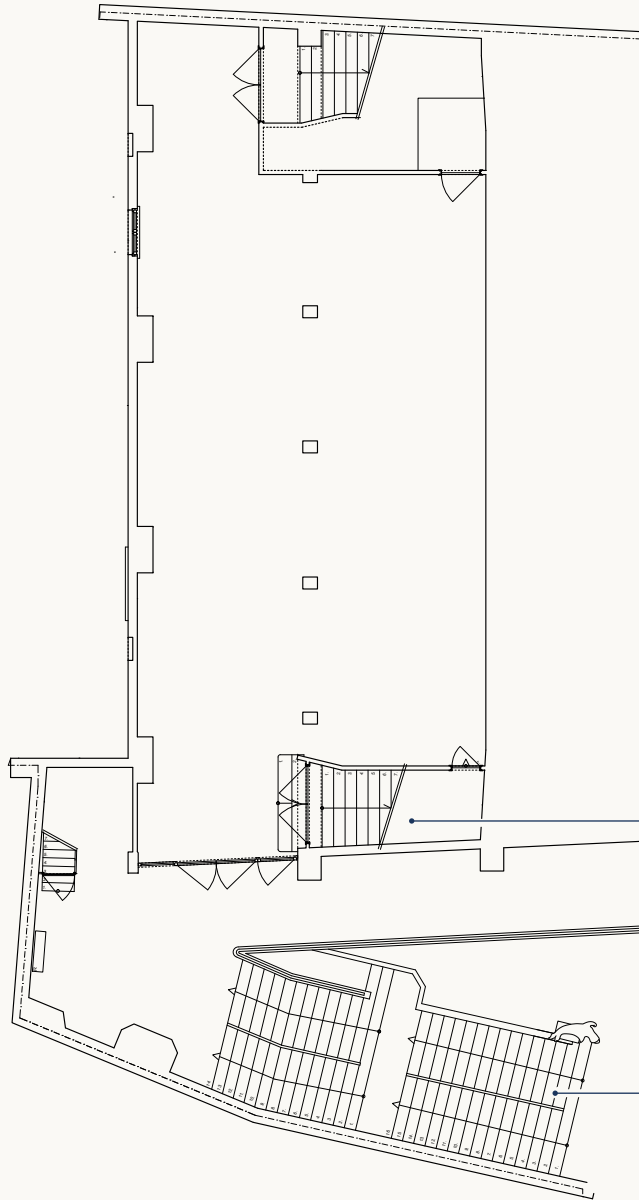

ROSELAND BALLROOM

GROUND FLOOR

MEZZANINE

ROSELAND BALLROOM

CAPACITIES

670 m² | 360 persons

Podium 37 m²

PROJECTION

Screen 16/9 or 16/10 – Basis 9m

Concealable behind motorised curtains

SOUND

L-Acoustics SYVA / A10 Wide

REGIE

Pre-installed / Ready to use

Plug and play

CHAPLIN

LOBBY

AUDITORIUM

**Access to
Chaplin Auditorium**

Access Pirmez Entrance

CHAPLIN

CAPACITIES

AUDITORIUM 220 m² | LOBBY 100 m²

180 persons