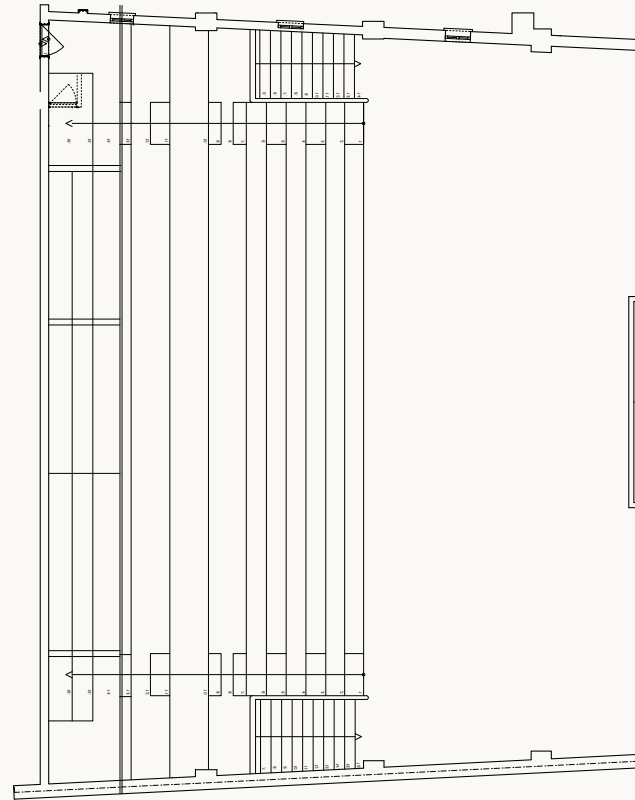

AUDITORIUM

**Access to
Chaplin Auditorium**

Access Pirmez Entrance