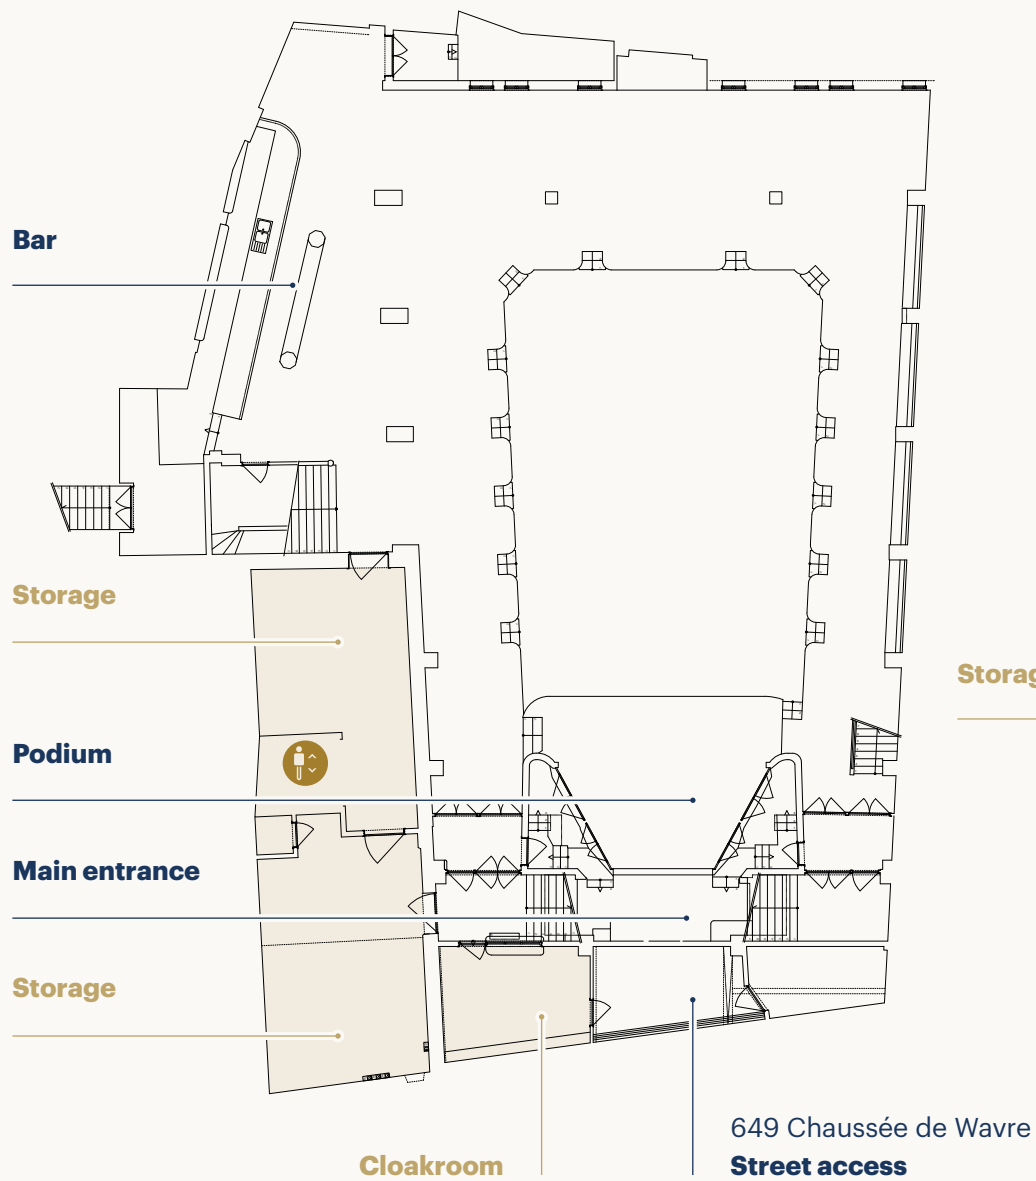

ALBERT HALL

BRUSSELS

OUR SPACES

EXTERIOR

Service entrance
Chaussée de Wavre 653

Roseland entrance
Chaussée de Wavre 649

Albert entrance
Avenue Eudore Pirmez 9

INSIDE

ROSELAND BALLROOM

GROUND FLOOR

MEZZANINE

ROSELAND BALLROOM

CAPACITIES

670 m² | 360 persons

Podium 37 m²

PROJECTION

Pre-installed / Ready to use

Plug and play

ENTRANCE PRIMEZ

Access Albert Hall

Access Roseland Ballroom

Access Chaplin Auditorium

Cloakroom

9 Avenue Eudore Pirmez
Street entrance

Screen 16/9 or 16/10 – Basis 2,4m

SOUND

DB System

CAPACITIES

		THEATER 	U-SHAPE 	CLASSROOM 	COCKTAIL 	SEATED DINNER 
Albert Hall	425 m ²	450	80	250	600	400
Roseland Ballroom	670 m ²	360		240	360	360
Chaplin Auditorium	220 m ²	180	60			
Lobby	100 m ²	50		50	120	
Universal	50 m ²	40	24			
Paramount	50 m ²	40	24			