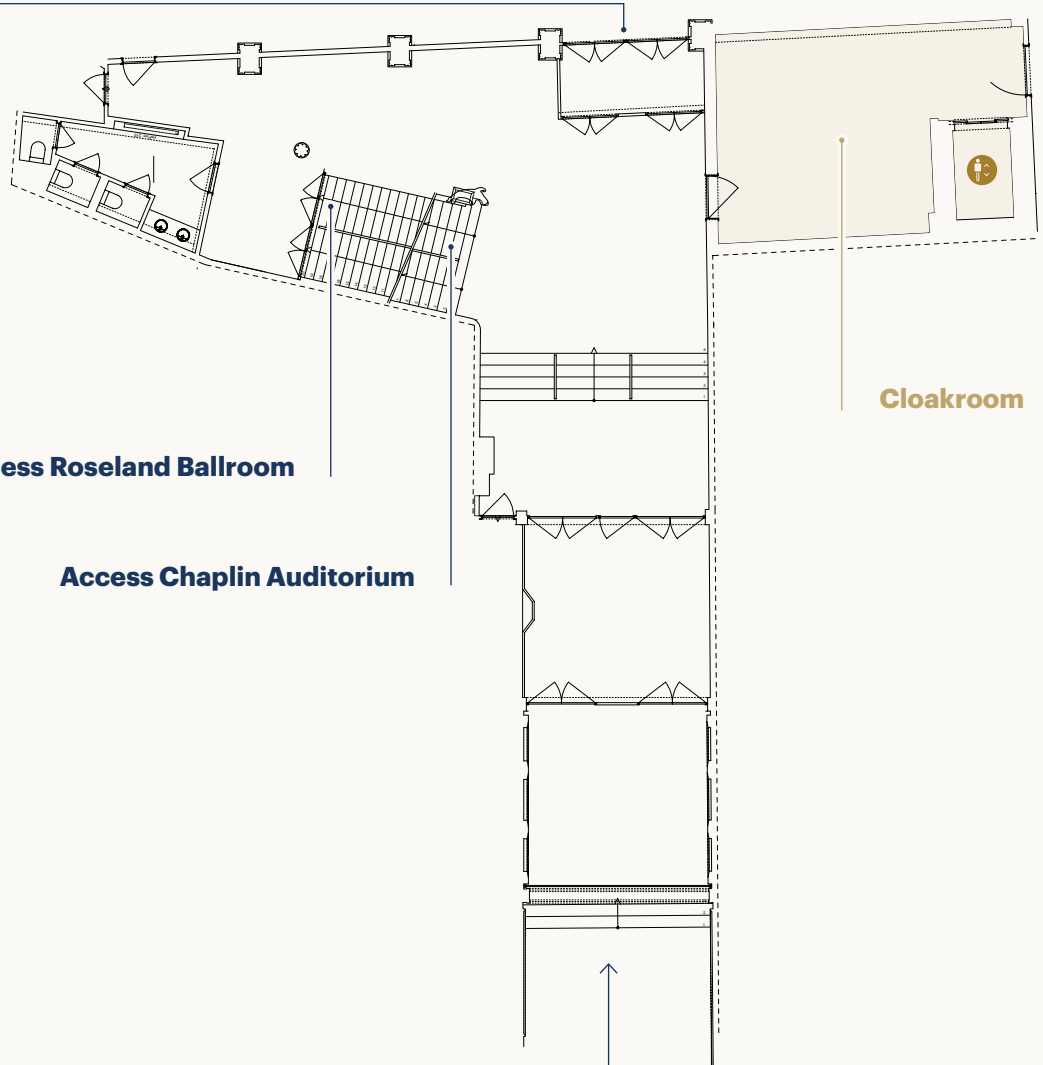

ROSELAND BALLROOM

GROUND FLOOR

MEZZANINE

ROSELAND BALLROOM

CAPACITIES

670 m² | 360 persons

Podium 37 m²

PROJECTION

Pre-installed / Ready to use

Plug and play

ENTRANCE PRIMEZ

Access Albert Hall

Access Roseland Ballroom

Access Chaplin Auditorium

Cloakroom

9 Avenue Eudore Pirmez
Street entrance