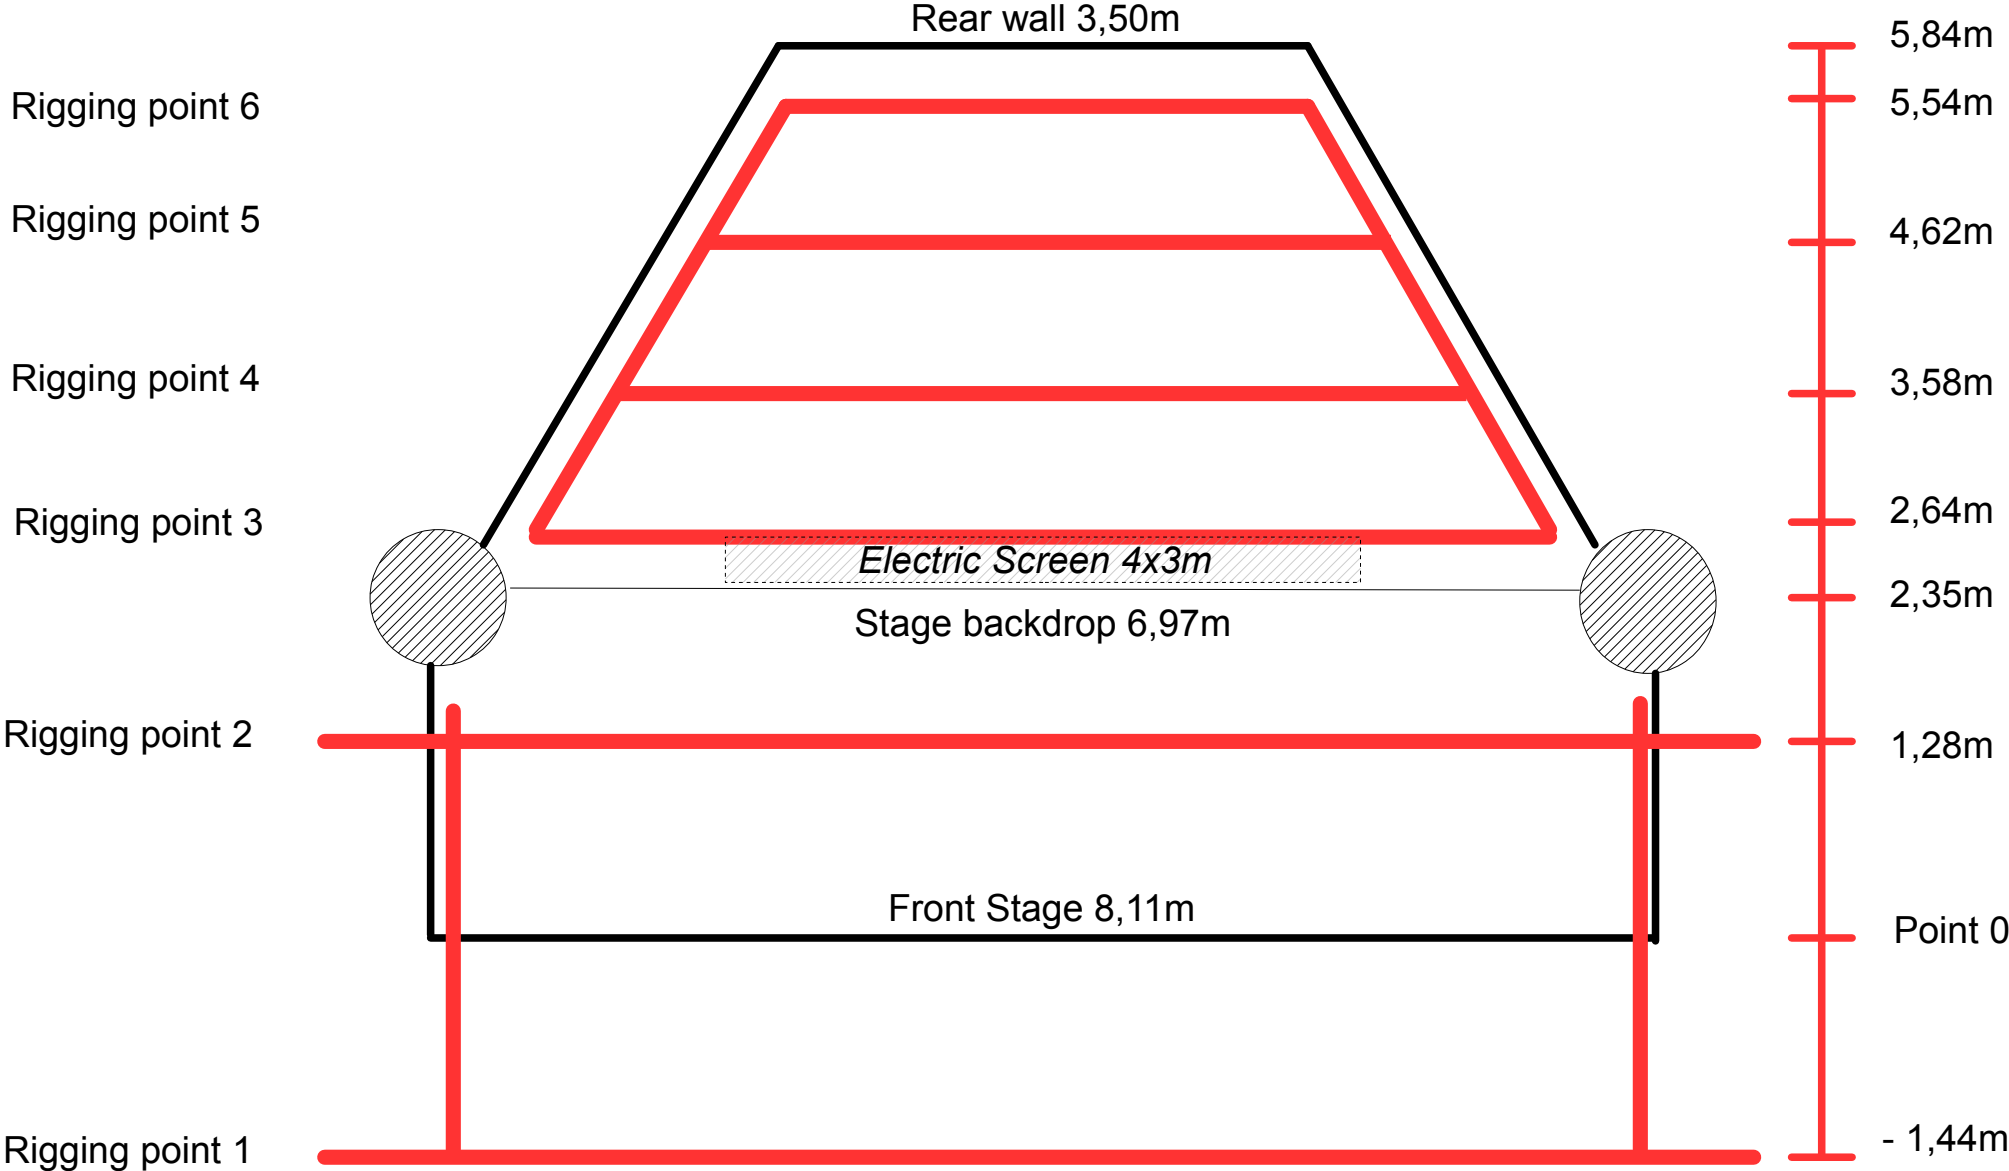

ROSELAND – Stage Grid

2cm = 1m

ROSELAND – Stage Grid – Transverse Map