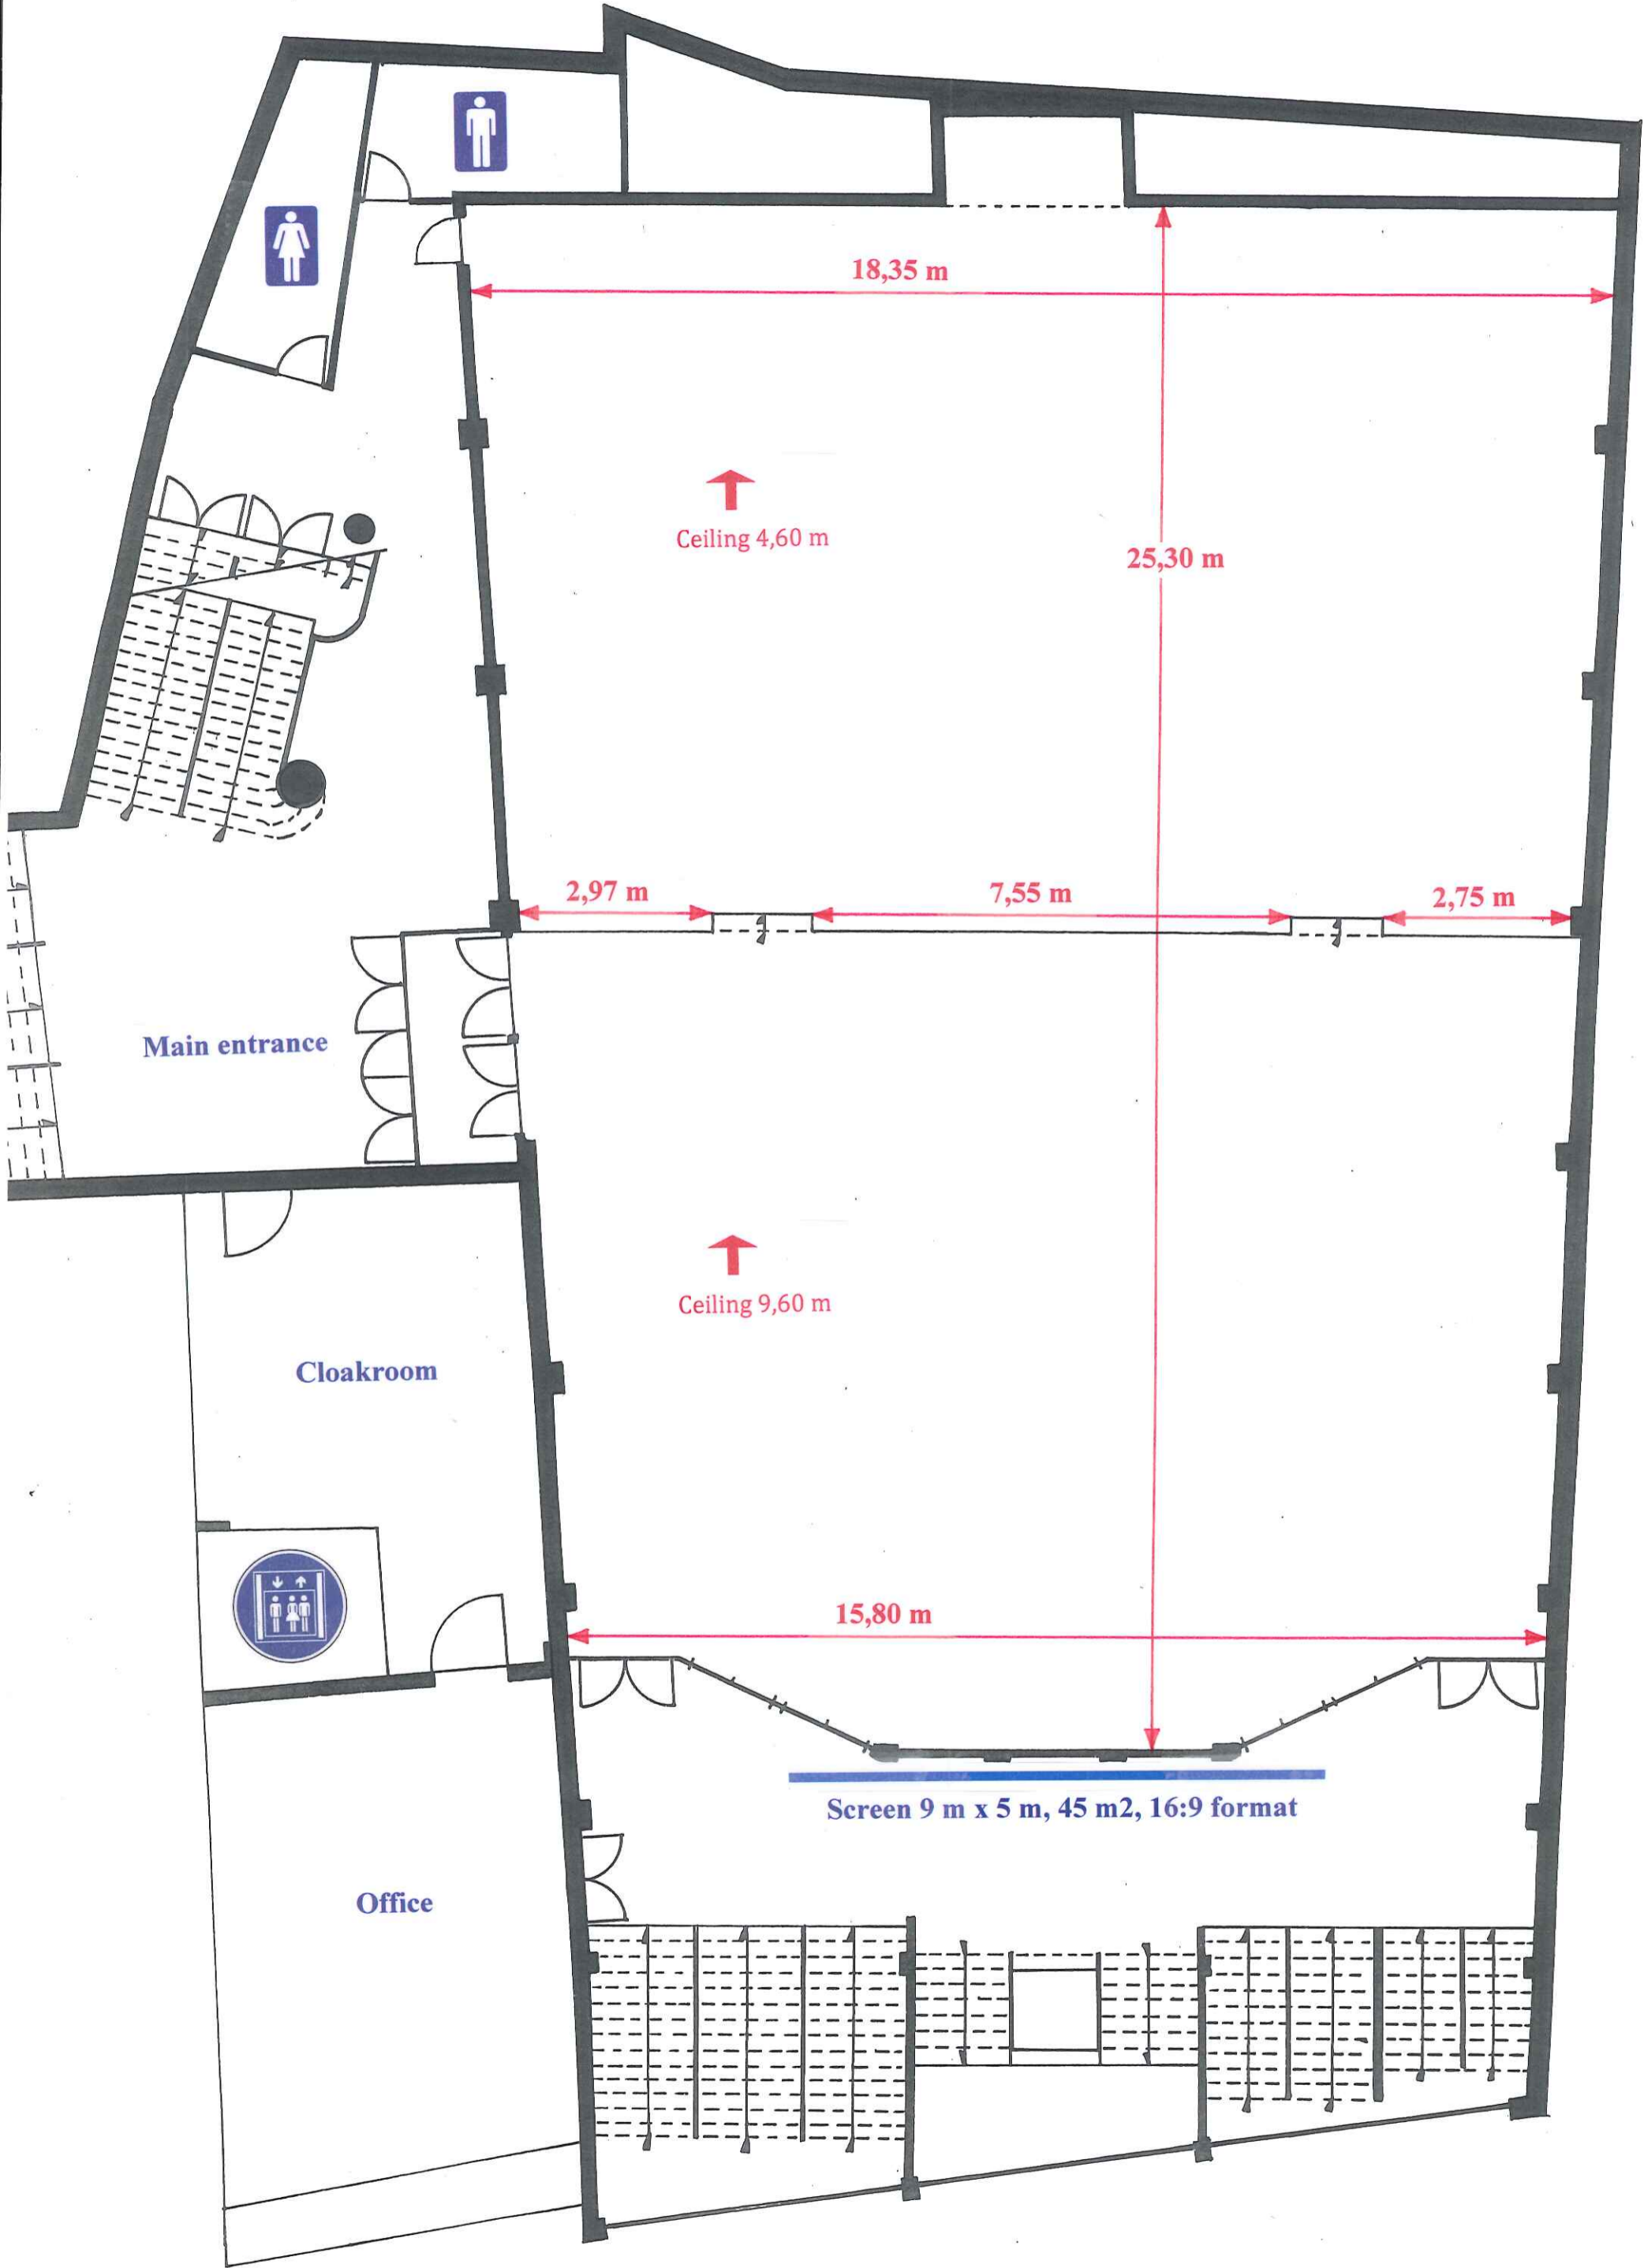

ALBERT HALL room

Main entrance

Cloakroom

Office

Ceiling 4,60 m

Ceiling 9,60 m

Screen 9 m x 5 m, 45 m<sup>2</sup>, 16:9 format

18,35 m

25,30 m

2,97 m

7,55 m

2,75 m

15,80 m